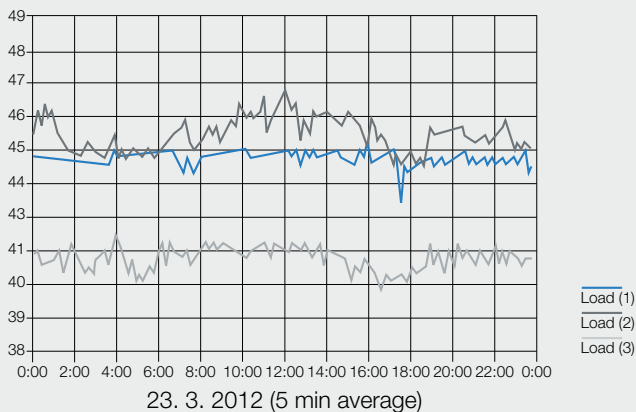

Load

This graph demonstrates how the load was supplied throughout the mains failures.