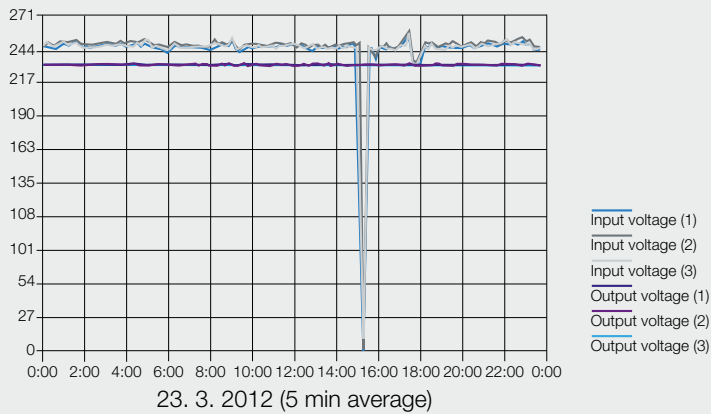

### Input and output voltage

The input voltage data on this graph clearly shows the first major power cut. The output voltage is unaffected and steady on all 3 phases throughout.