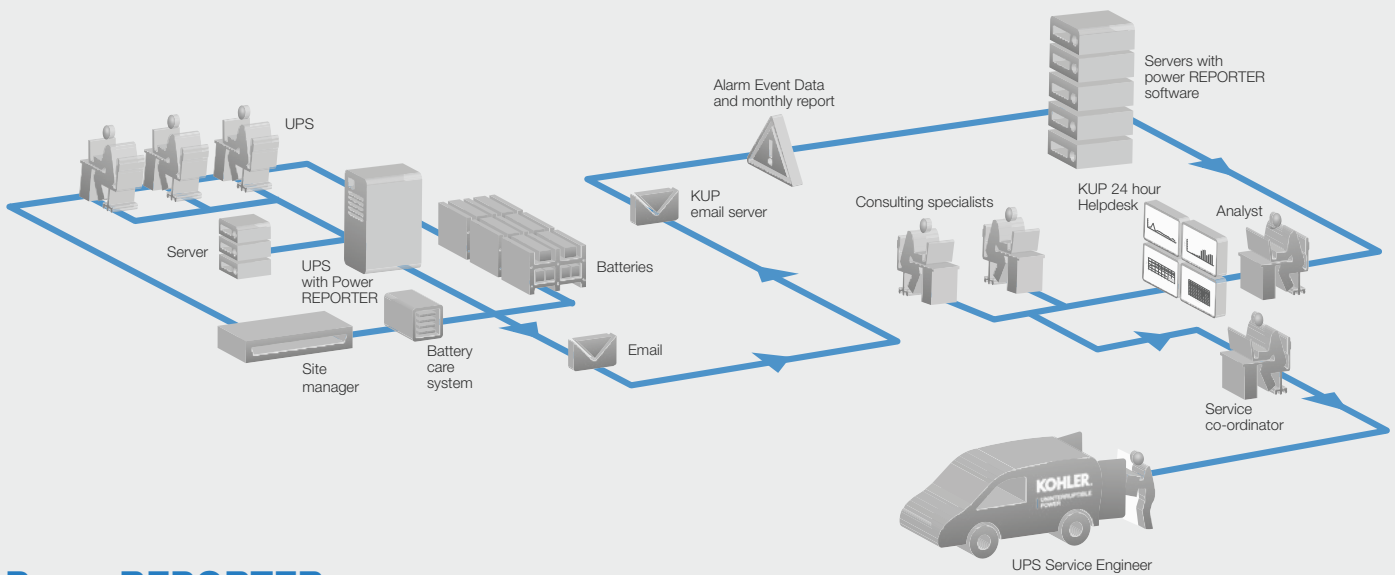

# KOHLER PowerREPORTER

24/7/365 Expert Remote Monitoring

A *virtual* power engineer  
on your site 24 hours a day.

KOHLER PowerREPORTER is specifically designed to ensure your business' critical load is protected by dedicated, trained personnel, even when your facility is unmanned.

The system provides 24/7/365 expert monitoring of your system for maximum protection combined with monthly status reports for optimum peace of mind.

Via secure one-way alerts, KUP engineers arrive informed of critical event details, accelerating resolution and are able to arrive onsite with the correct spares for the work.

## How PowerREPORTER works

PowerREPORTER communicates constantly with your UPS system in order to automatically detect any error or alarm messages. In the event of an incident being detected, PowerREPORTER automatically connects with KUP's Service Centre network via email, transmitting a status message and providing any available details relating to the fault, as well as a device identification string.

KUP's Service Centre personnel are then able to liaise with the company's field service team who can interrogate and manage the UPS, performing all necessary remote diagnostics before reaching the facility within the contracted service agreement timeframe.