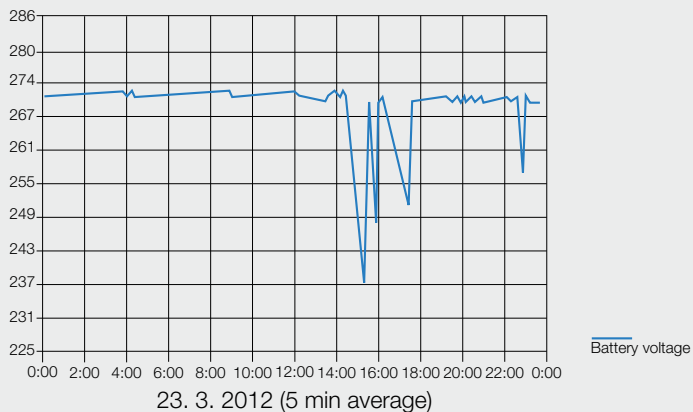

Battery voltage

This graph clearly shows the battery voltage discharge and recovery as the charger returns after each mains failure.